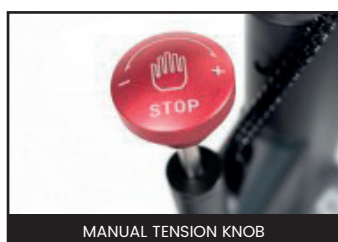

# OSP810 PEAK SPIN BIKE

Introducing the OSP810 PEAK Spin Bike, a versatile fitness solution suitable for both commercial and domestic use. A powerhouse for your fitness journey, a reliable and feature-rich fitness companion that caters to the needs of both commercial gym settings and personal home workouts.

**Sturdy Construction:** Built tough with a commercial-grade frame weighing 62kg and featuring a 23kg balanced flywheel for durability and stability.

**Smooth, Quiet Ride:** Enjoy a friction pad resistance system and whisper-quiet belt drive for a smooth and quiet workout experience.

**Customizable Fit:** Adjustable handlebars, pedals, and seating allow for a personalized workout tailored to your preferences.

**Advanced Monitoring and Connectivity:** Track your progress with the LCD display and stay connected with built-in WiFi and HR monitoring capabilities, making it easy to monitor and improve your fitness journey.

## TECHNICAL SPECIFICATIONS

USAGE	Home
MATERIAL	Steel
ADJUSTMENTS	8 Handle Bar Heights, 10 Seat Heights
RESISTANCE	Friction Brake System, Manual Tension Knob, Silent Magnetic Resistance
CRANK	3 Piece
FLYWHEEL	13kg
DRIVE	Belt
HANDLEBAR	Adjustable Height And Distance
PEDALS	Cleat, Toe Cage And Strap
SEAT	Adjustable Height And Distance, Seat Height Range 90cm - 106cm
CONSOLE	LCD Display
READ OUTS	Time, Distance, Speed, Calories, Pulse, ODO
PROGRAMS	4 X Count Down Programs (Time, Distance, Calories, Pulse)
HRM	5.3Khz Wireless Chest Strap Telemetry Enabled, SOLD SEPARATELY
PORTABILITY	Front Transport Wheels
OTHER FEATURES	Dual Drink Bottle Holders, Front / Rear Stabilisers - Adjustable Feet Phone Holder, Tablet Holder
BATTERY	2 X AAA Batteries Included
DIMENSIONS	110cm X 51cm Footprint, 145cm X 51cm X 133cm, Height - 133cm (Max Handle Bar Height)
USER HEIGHT RANGE	Max Height: 190cm (6'3")
MAX USER WEIGHT	110kg
WARRANTY	1 Year Electrical And Labour, 2 Years Mechanical, 5 Years Frame, 6 Months Wear Items