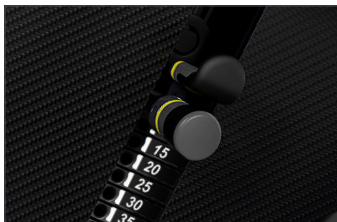

Length	1360 mm	Width	990 mm
Height	1500 mm	Weight	246 kg

### DESCRIPTION

The Pulse Fitness arm curl delivers exceptional performance. Correct posture is key to this beautifully made machine, equipped with both seat and arm supports angled to place the user in the perfect operating position.

2.5kg Incremental weight stack

Universal belt driven design

Instructional placards

Aluminium touch points

### PRODUCT FEATURES

Converging axis for natural movement	-	Large, easy-grip weight selector pin	■
Adjustable or interchangeable hand grips	■	Easy-read instruction placards	■
Multiple grip positions	-	Neoprene handles with aluminium rings	■
Multiple start positions	-	Low profile design	■
Single hand start position adjustment lever	-	Fully enclosed weight stack	■
Counterbalanced weight	-	Steel-reinforced belt and pulley system	■
Variable resistance cam	■	Anti-slip belt clamps	■
Seat with modular back support	-	Floor fixing points	■
Comfort contour seat	■	IFI Stage 2 accredited	-
Adjustable back support	-	PulseMove compatible	○
Single hand swing-away seat	-	7" High contrast colour display	○
Gas-assisted seat position adjustment	■	Optimal workout tempo monitor	○
Dual footrests	-	Range of motion monitor	○
Variable height pivotal pulley	-	Rep. counter with target display	○
100kg weight stack (minimum start weight 5kg)	■	Set counter with target display	○
200kg weight stack	-	Automatic weight display	○
2.5kg weight increment	■	Weight target display	○
5kg weight increment	-	Adjustable rest period	○
Raised iconography on key adjustments	■	Warranty	2 years
Colour coded adjustments	■		