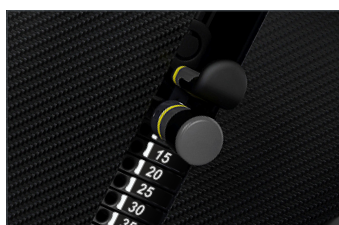

Length	1445 mm	Width	1400 mm
Height	1815 mm	Weight	300 kg

DESCRIPTION

The Pulse Fitness Pec Deck is our most effective, inclusive and adaptable resistance machine yet. This classic pec machine features smooth running independent cams to ensure an efficient and balanced workout.

2.5kg Incremental weight stack

Universal belt driven design

Instructional placards

Aluminium touch points

PRODUCT FEATURES

Converging axis for natural movement	-	Large, easy-grip weight selector pin	■
Adjustable or interchangeable hand grips	-	Easy-read instruction placards	■
Multiple grip positions	■	Neoprene handles with aluminium rings	■
Multiple start positions	■	Low profile design	■
Single hand start position adjustment lever	-	Fully enclosed weight stack	■
Counterbalanced weight	-	Steel-reinforced belt and pulley system	■
Variable resistance cam	■	Anti-slip belt clamps	■
Seat with modular back support	■	Floor fixing points	■
Comfort contour seat	■	IFI Stage 2 accredited	○
Adjustable back support	■	PulseMove compatible	○
Single hand swing-away seat	■	7" High contrast colour display	○
Gas-assisted seat position adjustment	■	Optimal workout tempo monitor	○
Dual footrests	-	Range of motion monitor	○
Variable height pivotal pulley	-	Rep. counter with target display	○
100kg weight stack (minimum start weight 5kg)	■	Set counter with target display	○
200kg weight stack	-	Automatic weight display	○
2.5kg weight increment	■	Weight target display	○
5kg weight increment	-	Adjustable rest period	○
Raised iconography on key adjustments	■	Warranty	2 years
Colour coded adjustments	○		